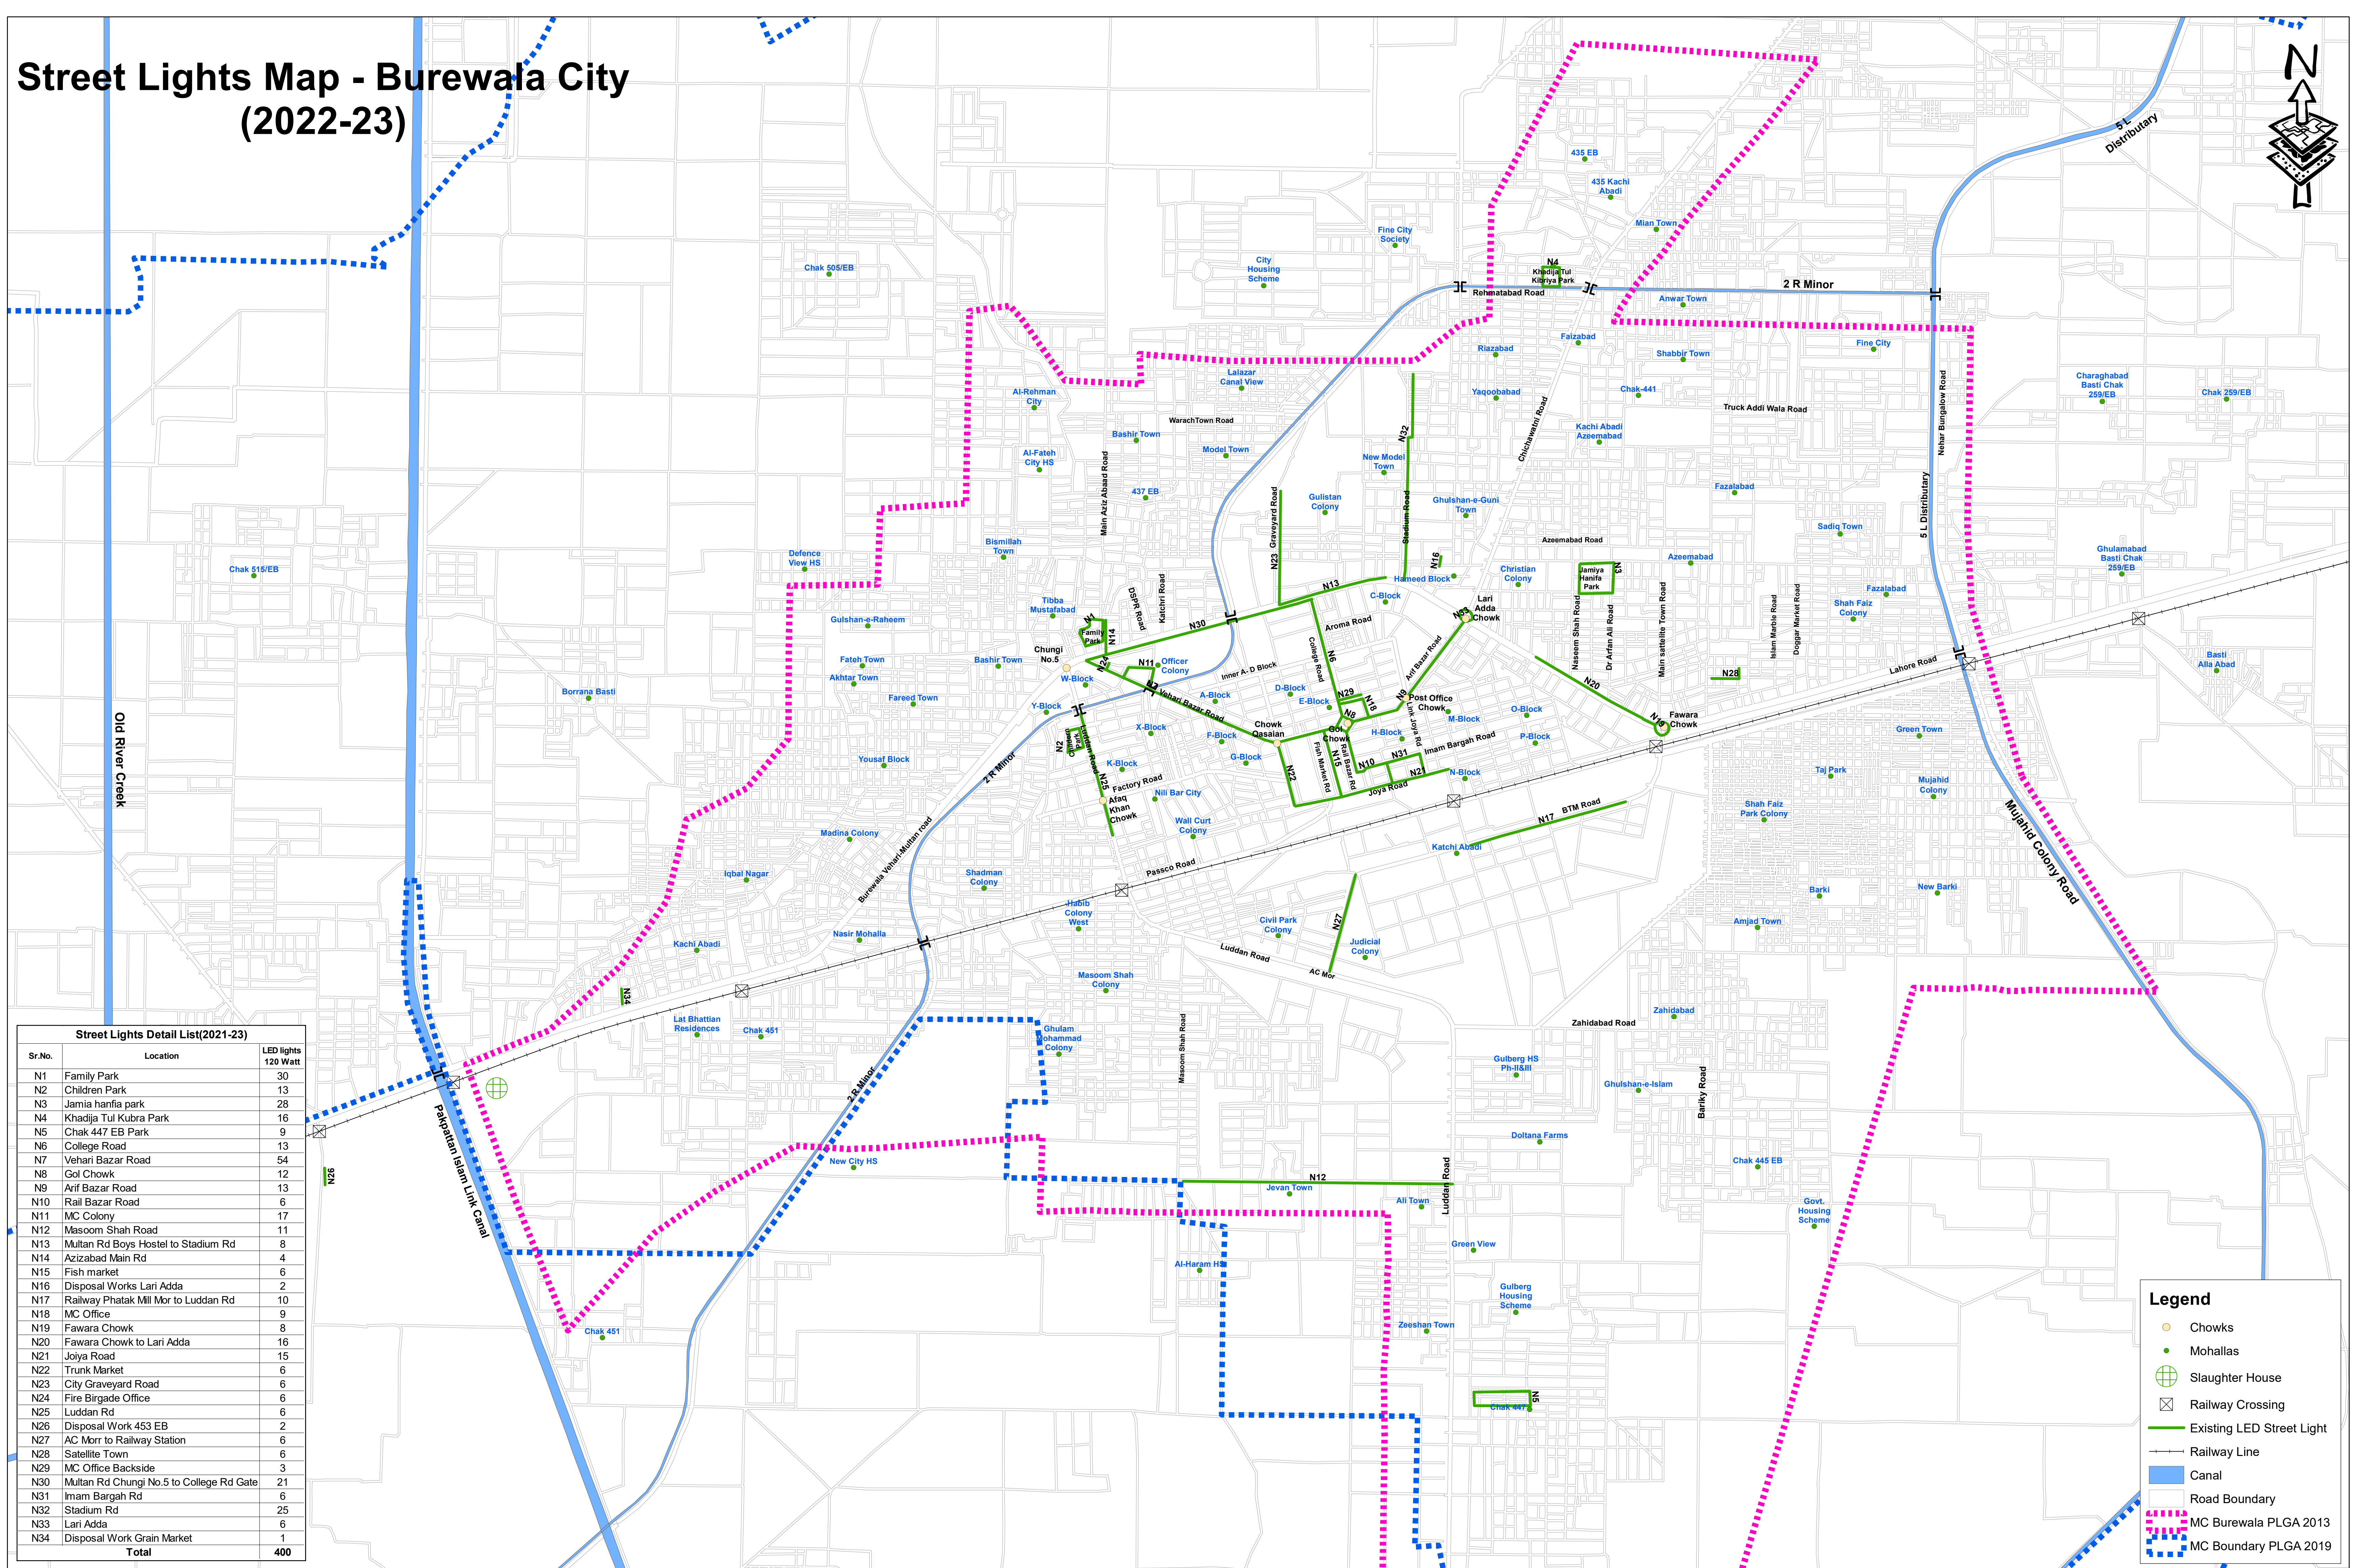

Street Lights Map - Burewala City (2022-23)

Street Lights Detail List(2021-23)

Sr.No.	Location	LED lights 120 Watt
N1	Family Park	30
N2	Children Park	13
N3	Jamia hanfia park	28
N4	Khadija Tul Kubra Park	16
N5	Chak 447 EB Park	9
N6	College Road	13
N7	Vehari Bazar Road	54
N8	Gol Chowk	12
N9	Arif Bazar Road	13
N10	Rail Bazar Road	6
N11	MC Colony	17
N12	Masoom Shah Road	11
N13	Multan Rd Boys Hostel to Stadium Rd	8
N14	Azizabad Main Rd	4
N15	Fish market	6
N16	Disposal Works Lari Adda	2
N17	Railway Phatak Mill Mor to Luddan Rd	10
N18	MC Office	9
N19	Fawara Chowk	8
N20	Fawara Chowk to Lari Adda	16
N21	Joya Road	15
N22	Trunk Market	6
N23	City Graveyard Road	6
N24	Fire Birgade Office	6
N25	Luddan Rd	6
N26	Disposal Work 453 EB	2
N27	AC Morr to Railway Station	6
N28	Satellite Town	6
N29	MC Office Backside	3
N30	Multan Rd Chungi No.5 to College Rd Gate	21
N31	Imam Bargah Rd	6
N32	Stadium Rd	25
N33	Lari Adda	6
N34	Disposal Work Grain Market	1
Total		400

Legend

- Chowks
- Mohallas
- ⊕ Slaughter House
- Railway Crossing
- Existing LED Street Light
- Railway Line
- Canal
- Road Boundary
- MC Burewala PLGA 2013
- MC Boundary PLGA 2019